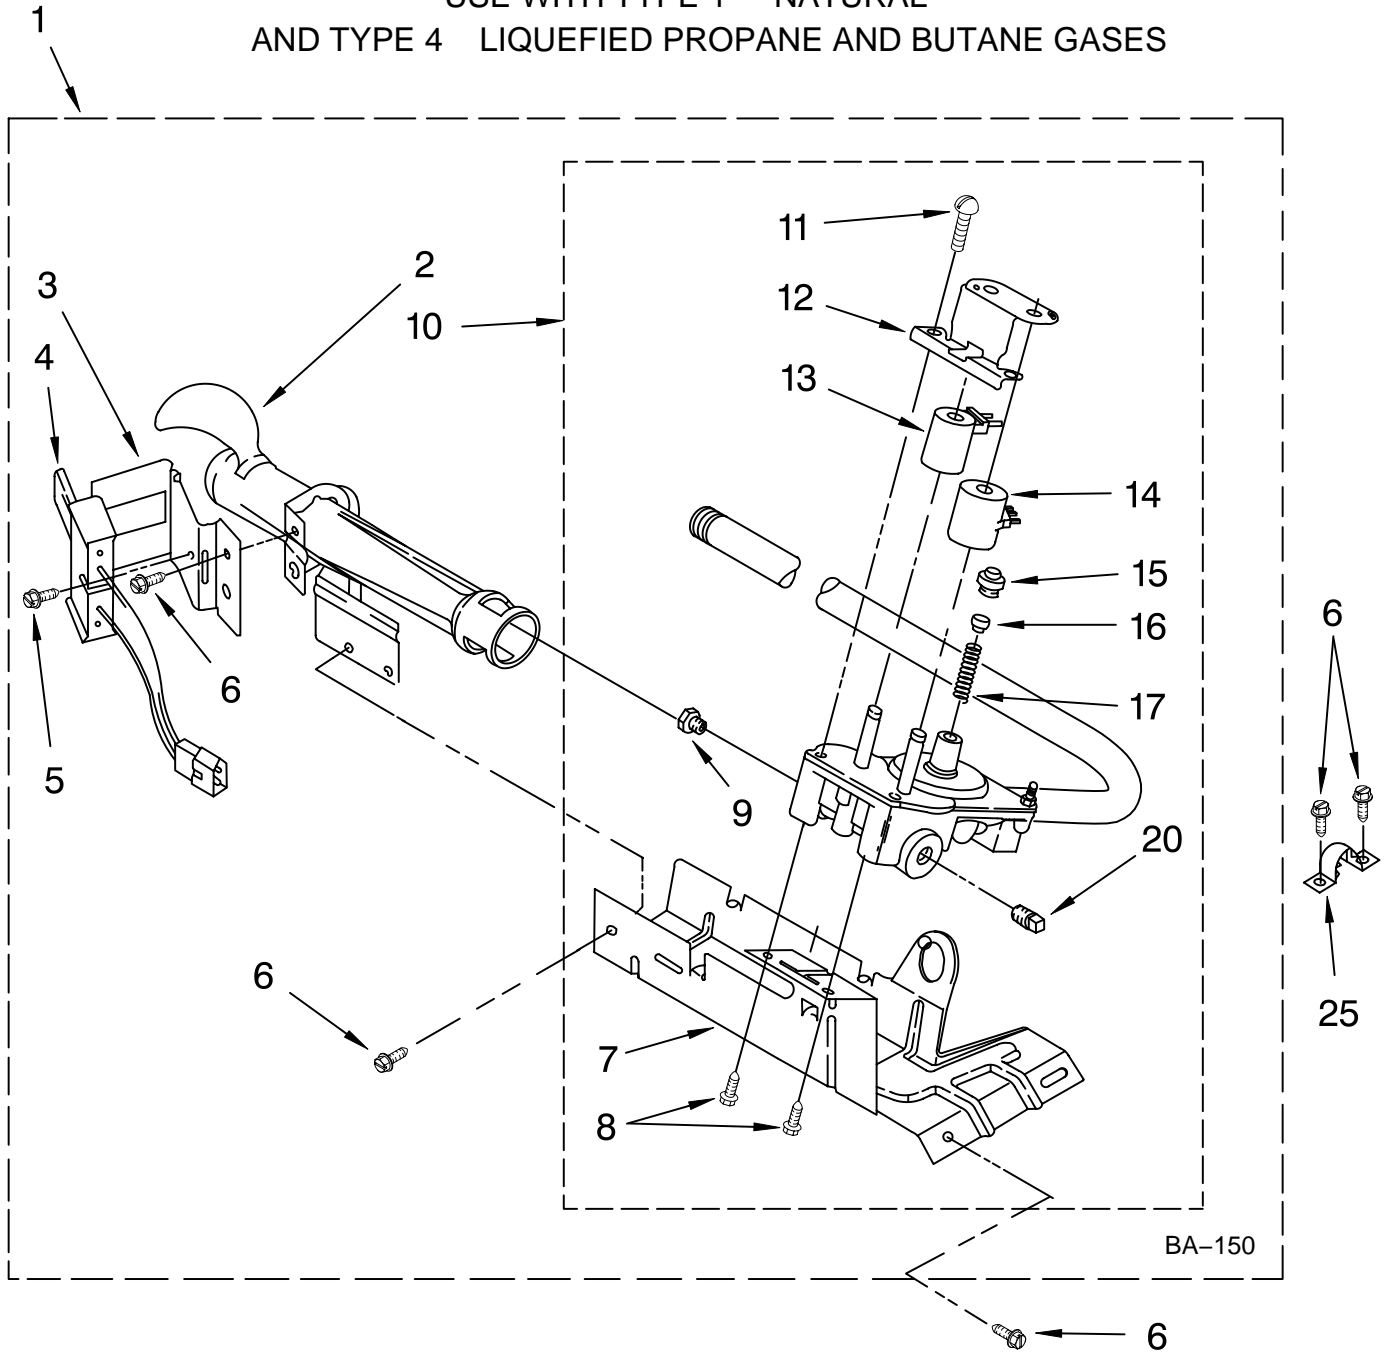

8318272 BURNER ASSEMBLY

For Models: NGD5800TQ0
(White)

USE WITH TYPE 1 – NATURAL
AND TYPE 4 LIQUEFIED PROPANE AND BUTANE GASES

IMPORTANT: All Part Numbers Listed Are Whirlpool Numbers. Source Parts Through Whirlpool.

8318272 BURNER ASSEMBLY

For Models: NGD5800TQ0
(White)

USE WITH TYPE 1 – NATURAL
AND TYPE 4 LIQUEFIED PROPANE AND BUTANE GASES

Illus. No.	Part No.	DESCRIPTION
1	8318272	Burner Assembly 60 Hz. (Type 1) (White Rodgers)
2	688617	Tube, Burner
3	694298	Bracket, Ignitor
4	686590	Ignitor
5	3393909	Screw & Washer (8–32 x 5/8)
6	343641	Screw, 10–16 x 1/2
7	693986	Base, Burner
8	3387057	Screw, 8–18 x 3/8
9		Orifice, Burner Type 1 234826 Type 4 (Butane) 229742 Type 4 (Propane) 234868
10	8318277	Valve, 60 Hz. (Includes Pipe & Illus. #7)
11	694421	Screw, 8–32 x 1/2 (2)
12	694538	Bracket, Coil
13	694540	Coil, 60 Hz. (2 Terminal) (Main)
14	694539	Coil, 60 Hz. (Split) (3 Terminal) (Pilot Position)
15	694424	Leak Limiter
16	694423	Screw, Regulator Adjustment
17	694422	Spring, Regulator
20	239822	Plug, Pipe
25	341029	Clamp, Pipe

Following Parts Not Illustrated

694572 Conversion Kit
(Type 1)
to Type (4) L.P.G.

BA-150

IMPORTANT: All Part Numbers Listed Are Whirlpool Numbers. Source Parts Through Whirlpool.